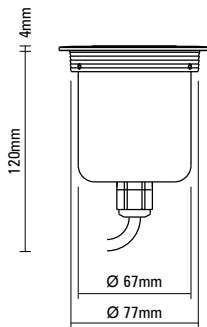

### LS563LED-2-D-1W2-21

Vedi with 316 stainless steel cover, 1W white LED source, 12V AC / 24V DC

Direct Burial

Pre-Installation /  
Concrete Blockout

## SPECIFICATIONS

<b>Lamp Source</b>	1W Luxeon K2 LED
<b>Voltage</b>	Line voltage: 110-240V AC, 50/60 Hz Low voltage: 12V AC (Magnetic trans. only) 24V DC (Ripple free supply) <small>NOTE: Low voltage requires remote driver / transformer. Optional remote constant current driver. Refer to C1916 for Transformers &amp; Drivers. Order separately.</small>
<b>LED Colours</b>	<input type="checkbox"/> White (5300K typ.) <input type="checkbox"/> Warm white (3300K typ.) <input checked="" type="checkbox"/> Blue <small>Availability of other colours on request. Minimum order quantities may apply.</small>
<b>IP Rating</b>	IP68
<b>Housing Material / Finish</b>	316 stainless steel
<b>Cover Material / Finish</b>	316 stainless steel Brass Powdercoat (Brass only) <input checked="" type="checkbox"/> Black <input type="checkbox"/> White <input type="checkbox"/> Silver <small>Custom powdercoat colours available</small>
<b>Lens / Options</b>	Toughened glass
<b>Mounting Options</b>	Direct burial <b>LS698-K</b> Pre-installation concrete blockout. <small>Order separately.</small>
<b>Drive-over Option</b>	<b>LS698-K</b> Pre-installation concrete blockout. <small>Order LS698-K separately.</small>
<b>Cable length</b>	3m standard <small>Other lengths available on request.</small>
<b>Static Load Rating</b>	1100kg
<b>Impact Rating</b>	IK7
<b>Ambient Temp. Rating</b>	-20°C to 50°C
<b>Warranty</b>	10 year structural 12 month electrical