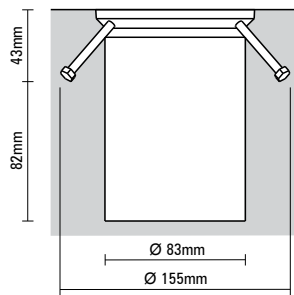

### LS563LED-2-D-1W2-21

Vedi with 316 stainless steel cover, 1W white LED source, 12V AC / 24V DC

Direct Burial

Pre-Installation /  
Concrete Blockout

## SPECIFICATIONS

<b>Lamp Source</b>	1W Luxeon K2 LED
<b>Voltage</b>	Line voltage: 110-240V AC, 50/60 Hz Low voltage: 12V AC (Magnetic trans. only) 24V DC (Ripple free supply) <small>NOTE: Low voltage requires remote driver / transformer. Optional remote constant current driver. Refer to C1916 for Transformers &amp; Drivers. Order separately.</small>
<b>LED Colours</b>	<input type="checkbox"/> White (5300K typ.) <input type="checkbox"/> Warm white (3300K typ.) <input checked="" type="checkbox"/> Blue <small>Availability of other colours on request. Minimum order quantities may apply.</small>
<b>IP Rating</b>	IP68
<b>Housing Material / Finish</b>	316 stainless steel
<b>Cover Material / Finish</b>	316 stainless steel Brass Powdercoat (Brass only) <input checked="" type="checkbox"/> Black <input type="checkbox"/> White <input type="checkbox"/> Silver <small>Custom powdercoat colours available</small>
<b>Lens / Options</b>	Toughened glass
<b>Mounting Options</b>	Direct burial <b>LS698-K</b> Pre-installation concrete blockout. <small>Order separately.</small>
<b>Drive-over Option</b>	<b>LS698-K</b> Pre-installation concrete blockout. <small>Order LS698-K separately.</small>
<b>Cable length</b>	3m standard <small>Other lengths available on request.</small>
<b>Static Load Rating</b>	1100kg
<b>Impact Rating</b>	IK7
<b>Ambient Temp. Rating</b>	-20°C to 50°C
<b>Warranty</b>	10 year structural 12 month electrical