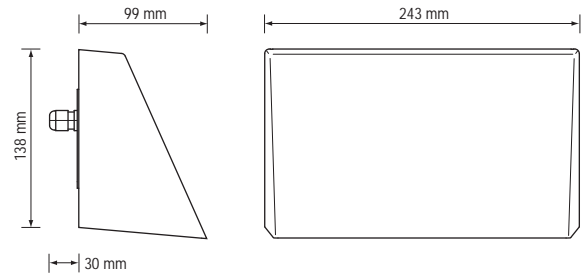

The LS501 wall mount luminaire has linear styling to complement modern architectural designs.

SPECIFICATIONS

Lamp Source	CFL 18 W
IP Rating	IP65
Construction	Powder coated aluminium ■ Black ■ Silver
Installation Type	Wall mount
Standard Inclusions	Thermal cutout Toughened frosted glass lens
Ambient Operating Temperature	-20 °C to +50 °C
Warranty	2 year structural, 1 year electrical
Photometrics	Go to www.lumascape.com.au ▶ Technical Data ▶ Photometric Files

LS501 Metro

NOTE: Product specifications are subject to change without notice. Any luminaire can become hot - take care with appropriate use and placement.

CONFIGURE THIS PRODUCT >