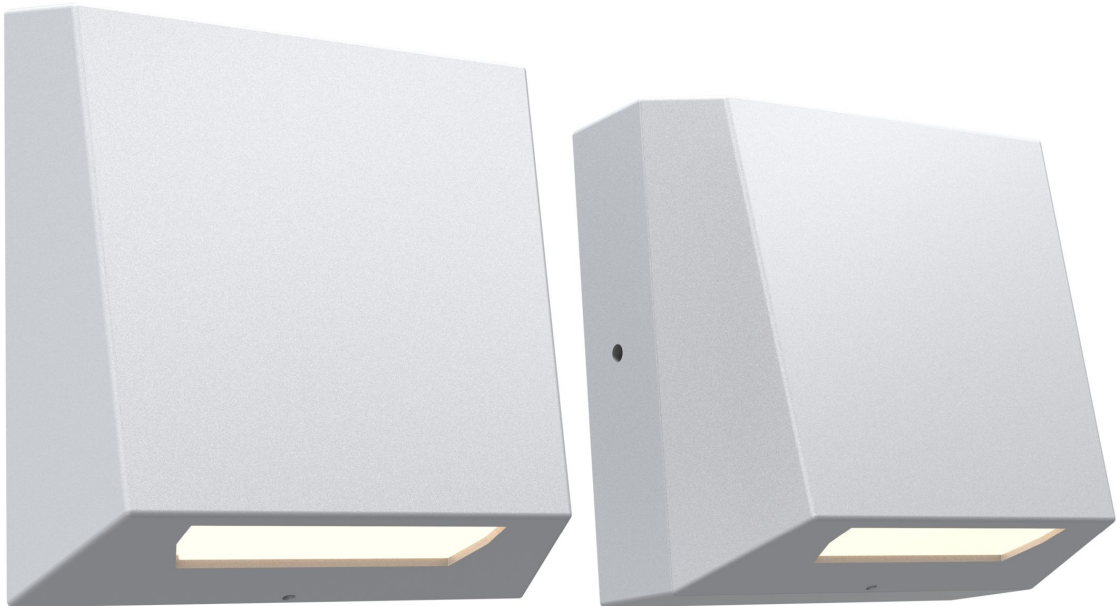

Project Name	
Type	
Part Number	
Quantity	
Notes	

Product Overview

The Ridge RG4 is a modern and stylish surface-mounted wall light that boasts a smooth, angular design, easily installed in a range of height and spacing configurations. Its design and wide beam distribution allows for greater spacing opportunities, maintaining excellent uniformity levels to suit exterior and interior environments.

Features

Lumen Output	700 lm
Power Consumption	10 W
Typical Lifetime	72,000 Hrs (L90 B10)
Input Voltage	International: 220-240 Vac, 50 Hz North America: 120/277 Vac, 60 Hz
IP Rating	IP65
IK Rating	IK9
Compliance	
Color Options	

Technology

Specifications

Hero - LS1282

International

Side View With Wiring Back Box

Configuration

For complete and up-to-date product options, configure the LS1282 using our online [product configurator](#).

LS1282						
Code	Power Consumption	Light Source	Beam Angles	Input Voltage	Control	Finish

Power Consumption

For all PowerSync Controlled Luminaires

10 W (10D)

Light Source

Static White (827)
2,700 K (80 CRI, 3 SDCM)