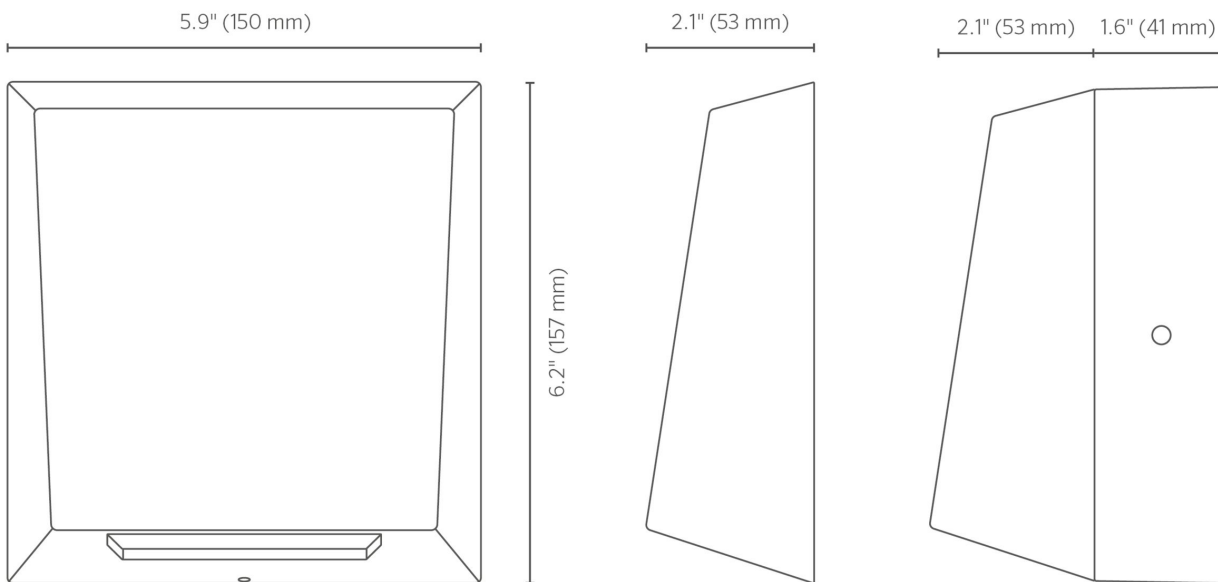

Project Name	
Type	
Part Number	
Quantity	
Notes	

Product Overview

The Ridge RG4 is a modern and stylish surface-mounted wall light that boasts a smooth, angular design, easily installed in a range of height and spacing configurations. Its design and wide beam distribution allows for greater spacing opportunities, maintaining excellent uniformity levels to suit exterior and interior environments.

Technology

Specifications

Hero - LS1282

International

Side View With Wiring Back Box

Configuration

For complete and up-to-date product options, configure the LS1282 using our online [product configurator](#).

Static White (830)
3,000K (80 CRI, 3 SDCM)

Static White (840)
4,000 K (80 CRI, 3 SDCM)

Beam Angles

Published angles may vary slightly to photometric data. Please refer to IES files where relevant.

Wide (MD)
100° x 75°