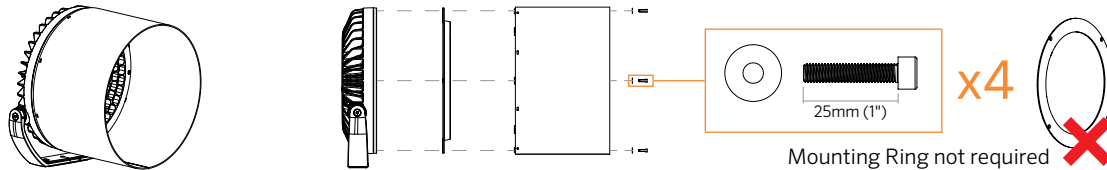

Coss Hatch Louver + Snoot

For **K6** LS6252 + LS6254
For **K8** LS6255 + LS6257

Torque

For **K6 & K8**
53 in-lbs (6 Nm)

lumacape.com