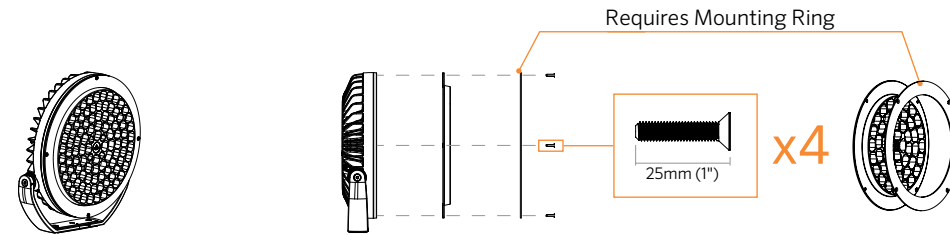

Coss Hatch Louver

For **K6** LS6252
For **K8** LS6255