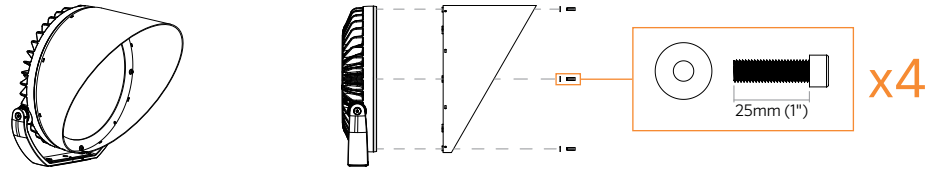

INSTALLATION INSTRUCTIONS

ACCESSORIES K6 & K8

30° Visor

For **K6** LS6253
For **K8** LS6256