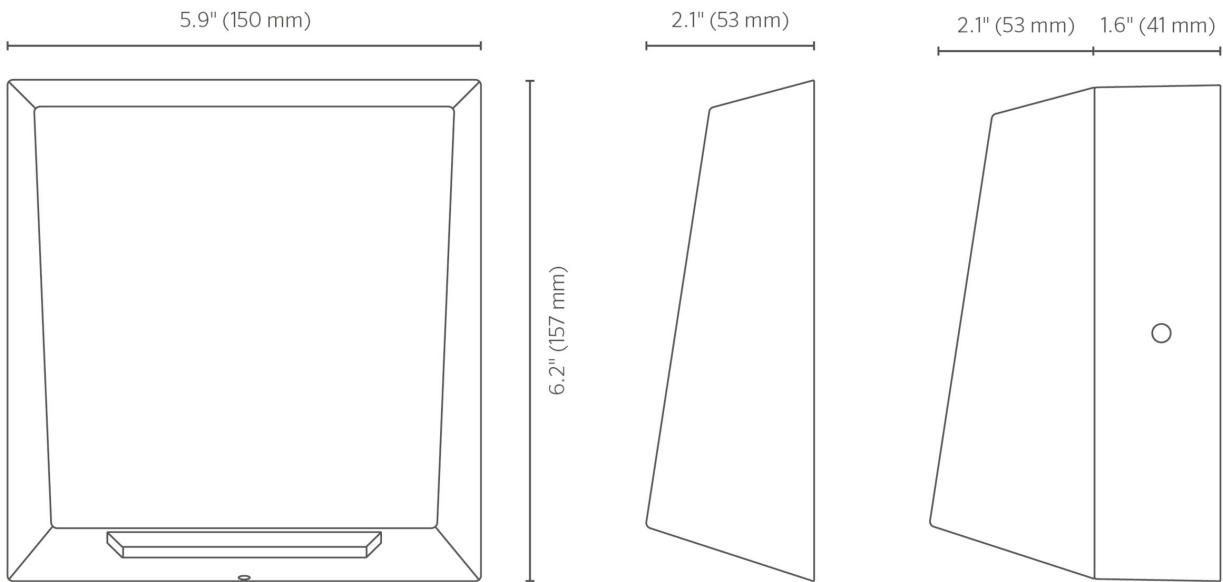

International

Side View With Wiring
Back Box