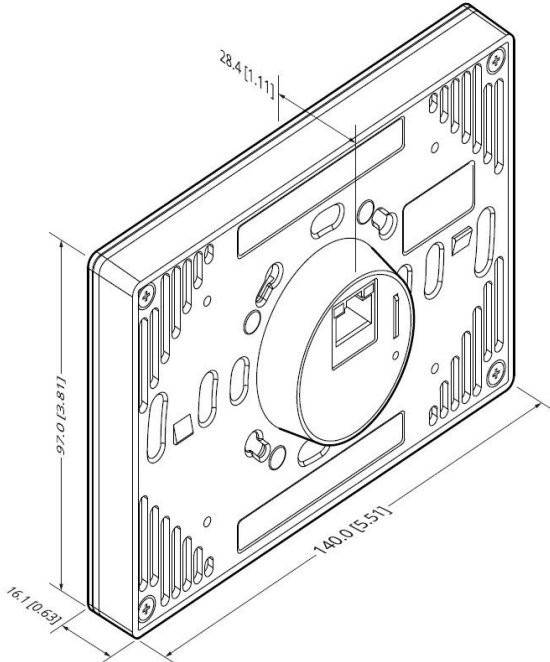

Project Name	
Type	
Part Number	
Quantity	
Notes	

Product Overview

XPT 5" Power-over-Ethernet Touchscreen

Features

Power	PoE (IEEE802.3af, Class 0) 7W typical
Data Storage	Removable MicroSD Card (supplied)
Temperature	0°C to 50°C (32°F to 122°F)
Humidity	10-90% relative, non-condensing
Ingress	IP40
Physical	Wall mounted, partly recessed with a custom mounting plate
Dimensions	14 x 9.7 x 2.8 cm (5.5 x 3.8 x 1.1 in)
Weight	0.25 kg (0.6 lbs)
Compliance	  

Specifications

PET5

dimensions

Pharos-Expert-XPT5-XPT8-Hardware-Multi-Front-768x472

Pharos-Expert-XPT5-XPT8-Hardware-Multi-Back-3-768x472

Configuration

For complete and up-to-date product options, configure the XPT 5 using our online product configurator.